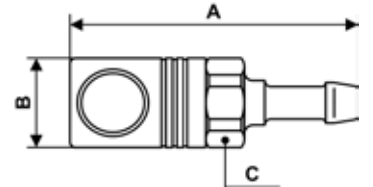

METAL SAFETY QUICK COUPLINGS - 1/4» ISO 6150 C PROFILE

Hose stem coupler

Profile : ISO 6150C

Min/max operating pressure	Flow rate at 87 psi	ID passage	Temperature min/max
0 / 232 psi	29 CFM	1/4"	5 / 158 °F

Part number	For hose ID	Net weight (Kg)	Dim. A (inch)	Dim. B (inch)	Dim. C (inch)
CSM 061806	1/4"	0,061	2.8	0.87	0.79
CSM 061810	3/8"	0,064	2.8	0.87	0.79
CSM 061813	1/2"	0,066	2.99	0.87	0.79